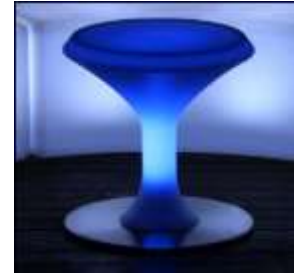

~ LED COFFEE TABLE~

MEASUREMENTS:
H:42cm x W: 42cm

AVAILABLE COLOURS

LED 16 colours

Price : R260.00 incl.