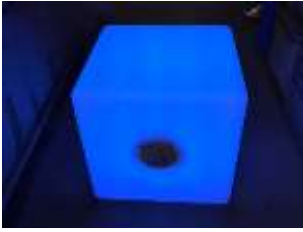

~ LED MUSIC CUBE ~

H:40cm x W: 40cm

AVAILABLE COLOURS

Changes Colour with the Music

Price : R250.00 incl.