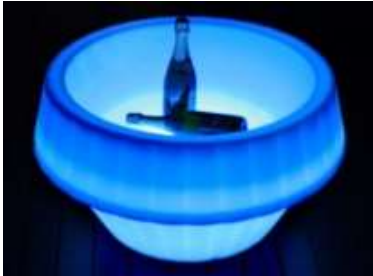

~ LED PLINTH ~

MEASUREMENTS:
H:150cm x W: 38cm

AVAILABLE COLOURS

LED 16 colours

Price : R415.00 incl.

~ LED ICE BUCKETS ~

~ LED 80CM ROUND ICEBUCKET ~

MEASUREMENTS: