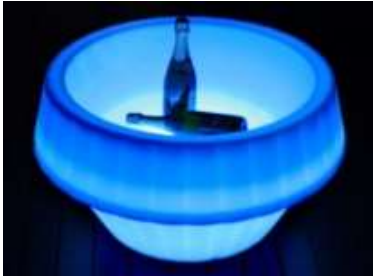

~ LED ICE BUCKETS ~

~ LED 80CM ROUND ICEBUCKET ~

MEASUREMENTS:

D: 80cm

AVAILABLE COLOURS

LED 16 colours

Price : R220.00 incl.