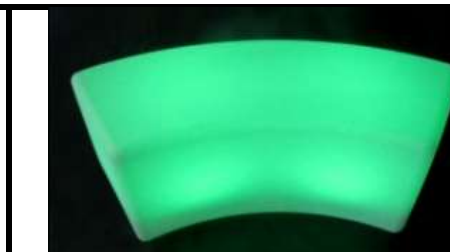

R195-00 per cube/day

R320-00 per cube/day

R300-00 per chair/day

260-00 per chair/day

R220-00 per chair/day

Lighted Furniture Hire and Rentals

Dasimo **Curved bench** 120x40x40cm
with 8 interchangeable LED Lights.