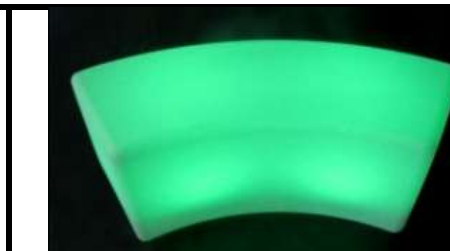

260-00 per chair/day

R220-00 per chair/day

Lighted Furniture Hire and Rentals

Dasimo **Curved bench** 120x40x40cm
with 8 interchangeable LED Lights.

R280-00 per bench/day

Dasimo **Curved bench set**
with 8 interchangeable LED Lights.