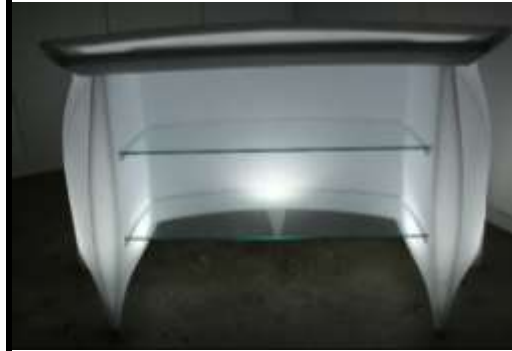

LED Curved Bar Piece 90lx82wx110h cm
With 7 interchangeable colours.

R1800-00 per bar piece/day

Straight Bar on four legs
With 7 interchangeable colours.

R1800-00 per bar piece/day

Straight Bar set 90l x82wx 110h + Corner extension bar piece
With 7 interchangeable colours.