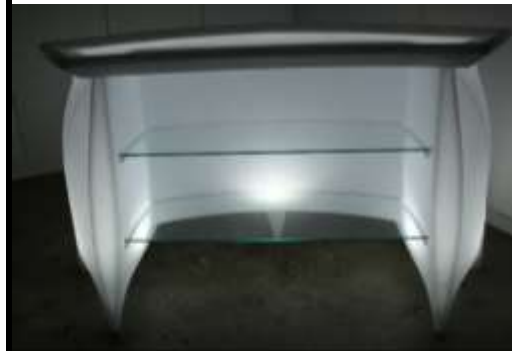

LED Curved Bar Piece 90lx82wx110h cm
With 7 interchangeable colours.

R1800-00 per bar piece/day

Straight Bar on four legs
With 7 interchangeable colours.

R1800-00 per bar piece/day

Straight Bar set 90l x82wx 110h + Corner extension bar piece
With 7 interchangeable colours.